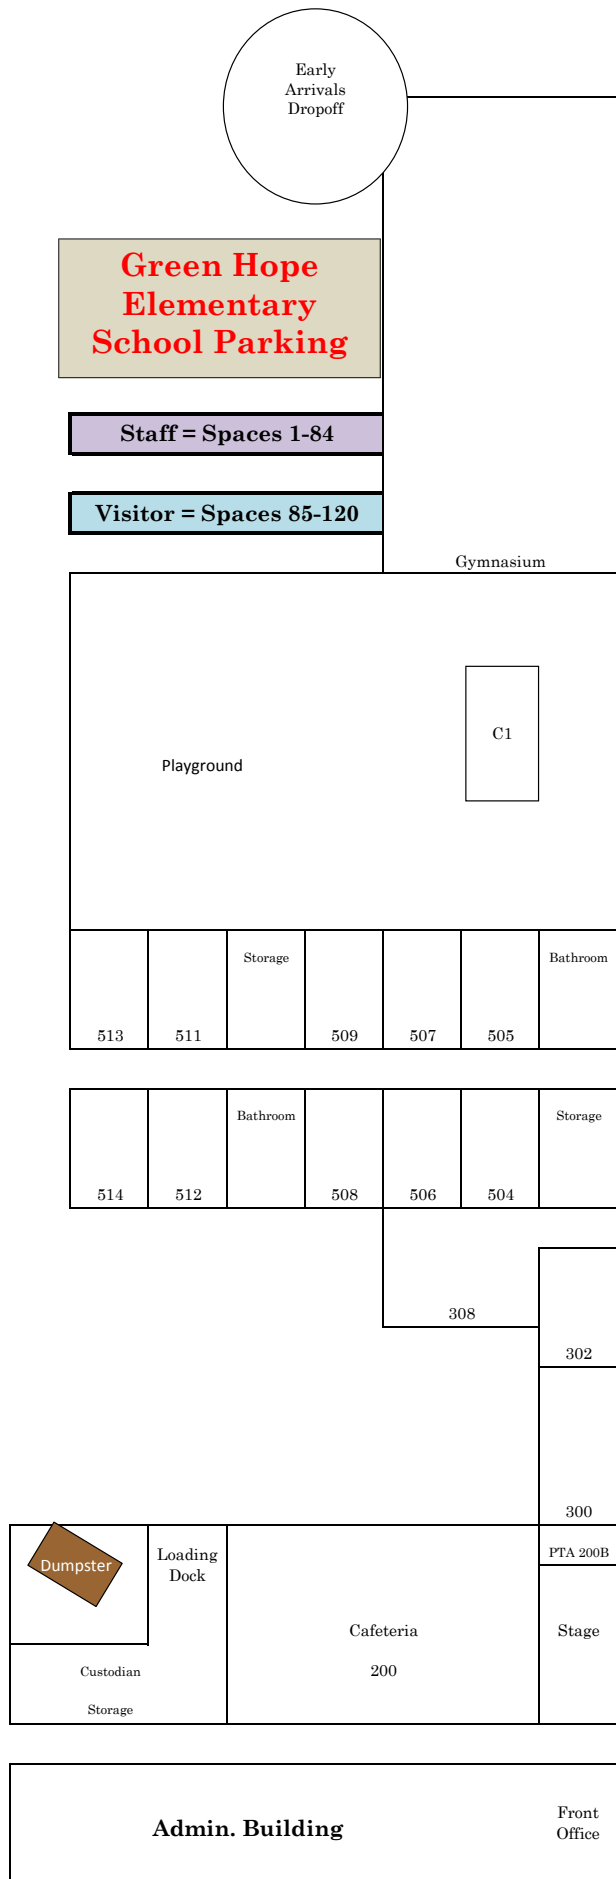

Town of Cary (TOC) Parking Spaces & Park

Green Hope Elementary

Green Arrows = Entrance
 Red Arrows = Exit
 Visitor Parking = 85-120 ONLY