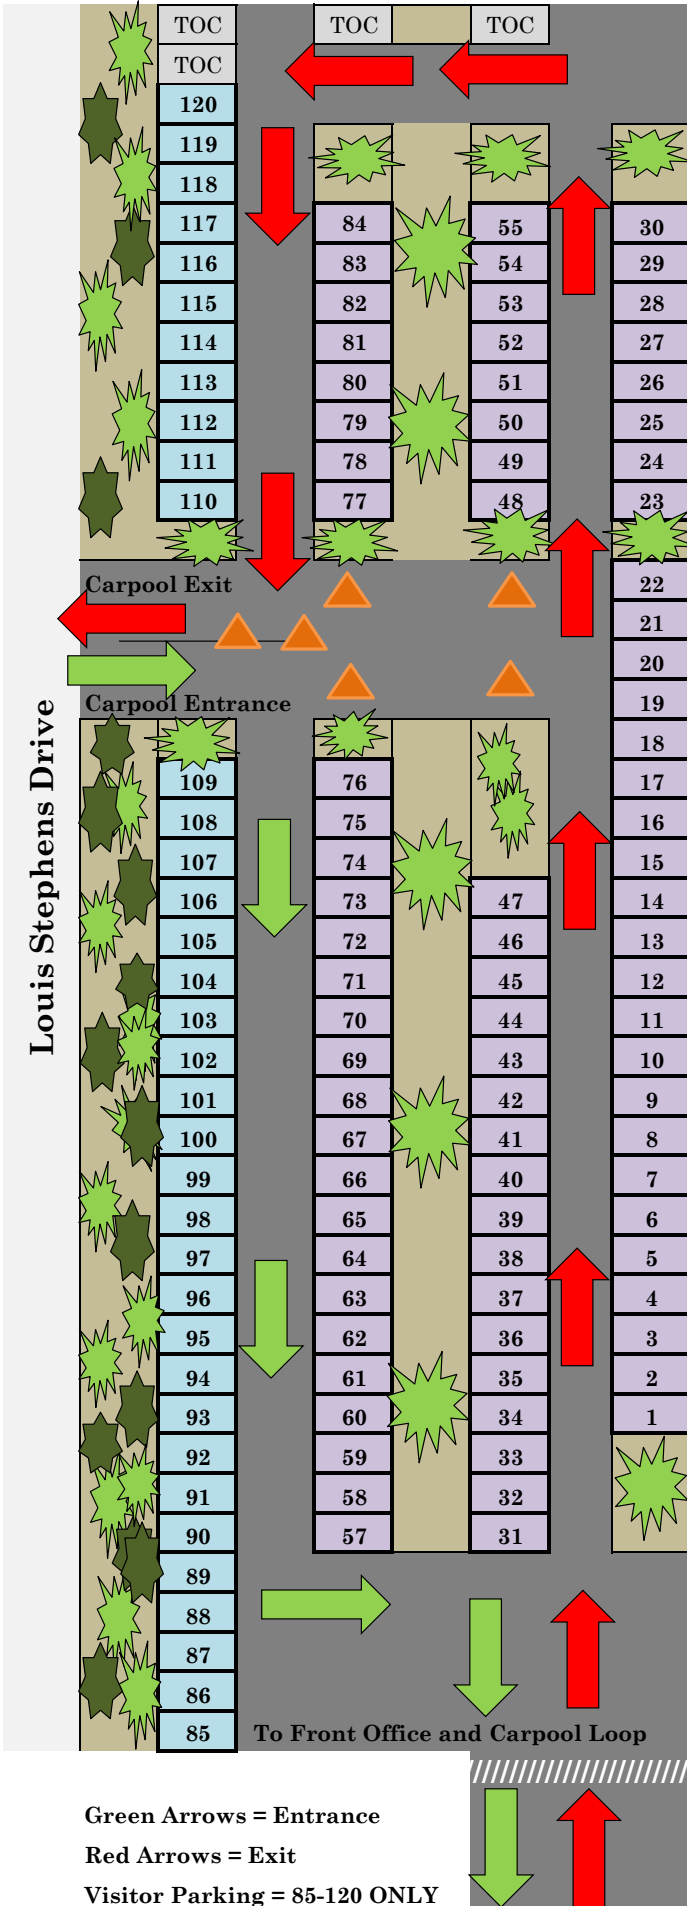

Town of Cary (TOC) Parking Spaces & Park

Green Hope Elementary

Green Arrows = Entrance
 Red Arrows = Exit
 Visitor Parking = 85-120 ONLY